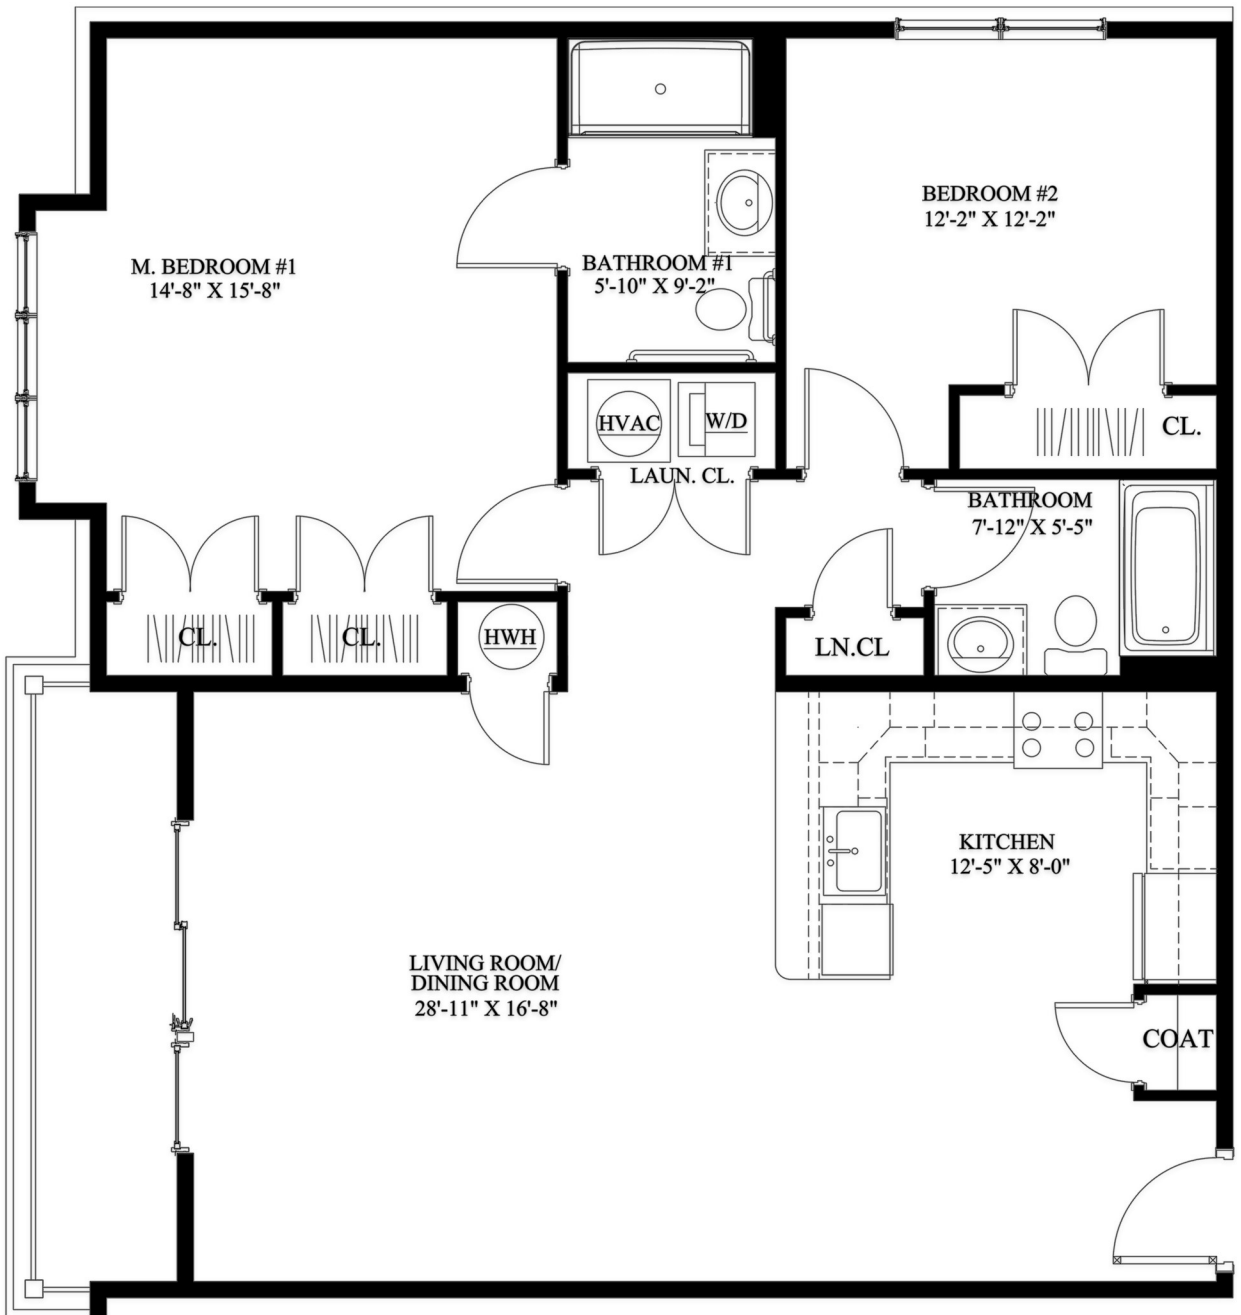

*UNIT C1: 2 BEDROOMS / 2 BATHROOMS
1124 SF*

**Floor plans are for illustrative purposes only. All dimensions are approximate.*

UNIT C1: 2 BEDROOMS / 2 BATHROOMS
1124 SF

**Floor plans are for illustrative purposes only. All dimensions are approximate.*