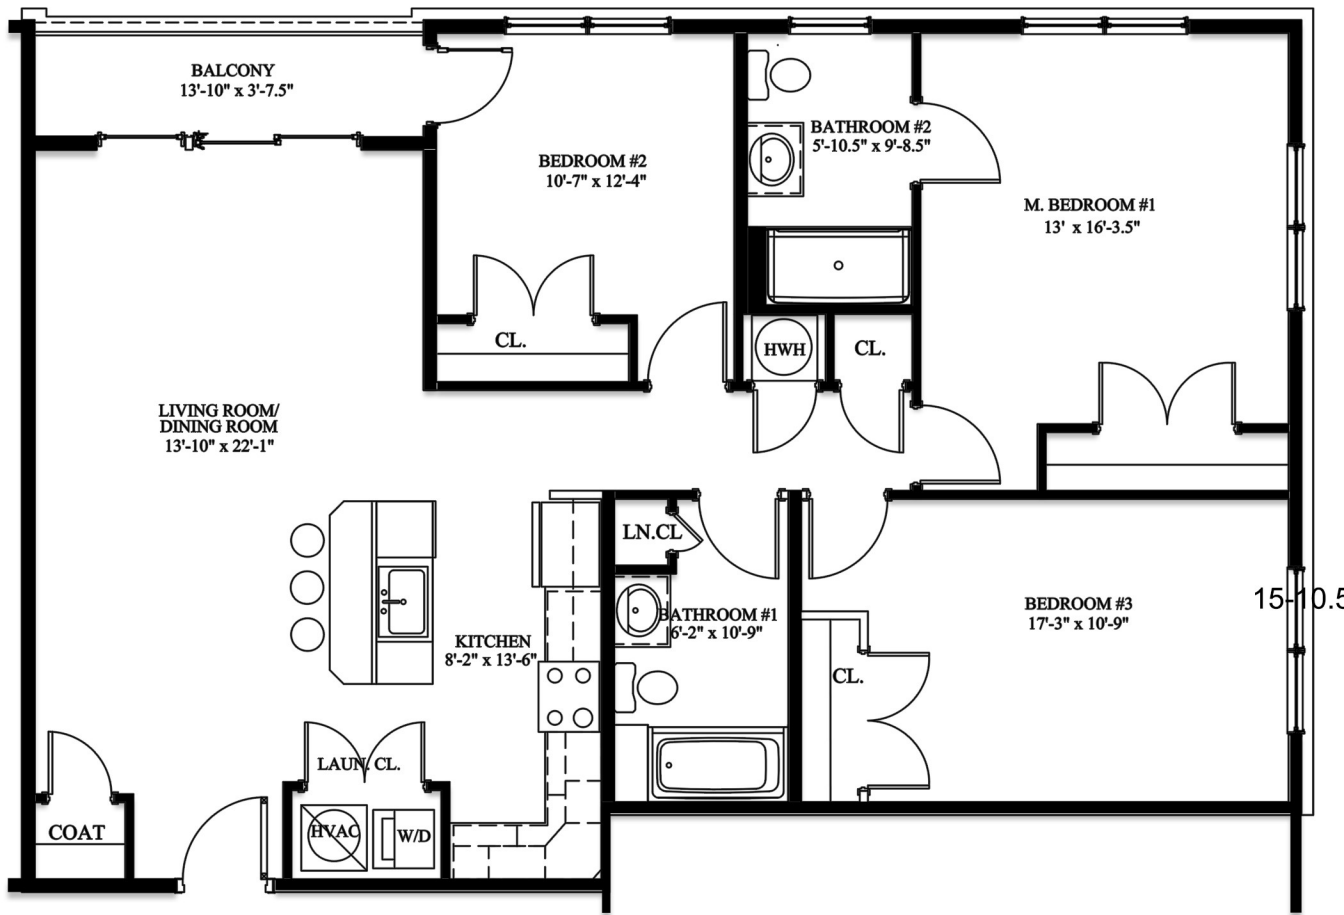

UNIT A: 3 BEDROOMS / 2 BATHROOMS
1280SF

**Floor plans are for illustrative purposes only. All dimensions are approximate.*

70 Oak Street Rochelle Park, NJ 07662

UNIT A: 3 BEDROOMS / 2 BATHROOMS
1280SF

**Floor plans are for illustrative purposes only. All dimensions are approximate.*