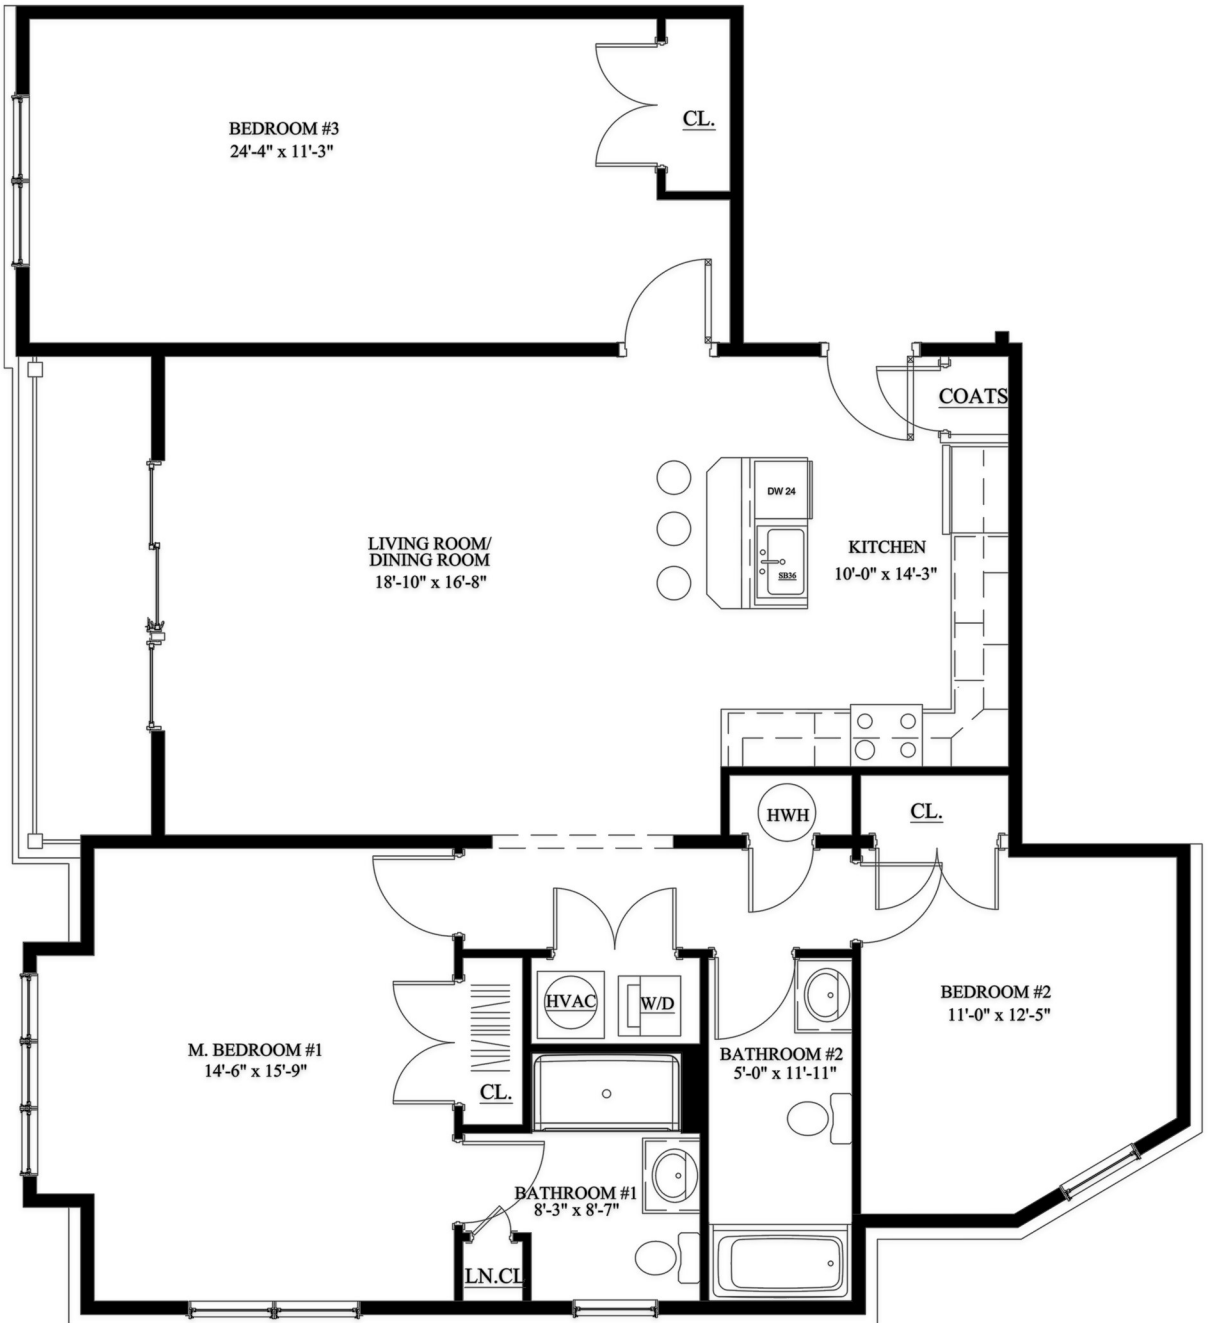

*UNIT I: 3 BEDROOMS / 2 BATHROOMS
1419 SF*

**Floor plans are for illustrative purposes only. All dimensions are approximate.*

70 Oak Street Rochelle Park, NJ 07662

UNIT I: 3 BEDROOMS / 2 BATHROOMS
1419 SF

**Floor plans are for illustrative purposes only. All dimensions are approximate.*

70 Oak Street Rochelle Park, NJ 07662