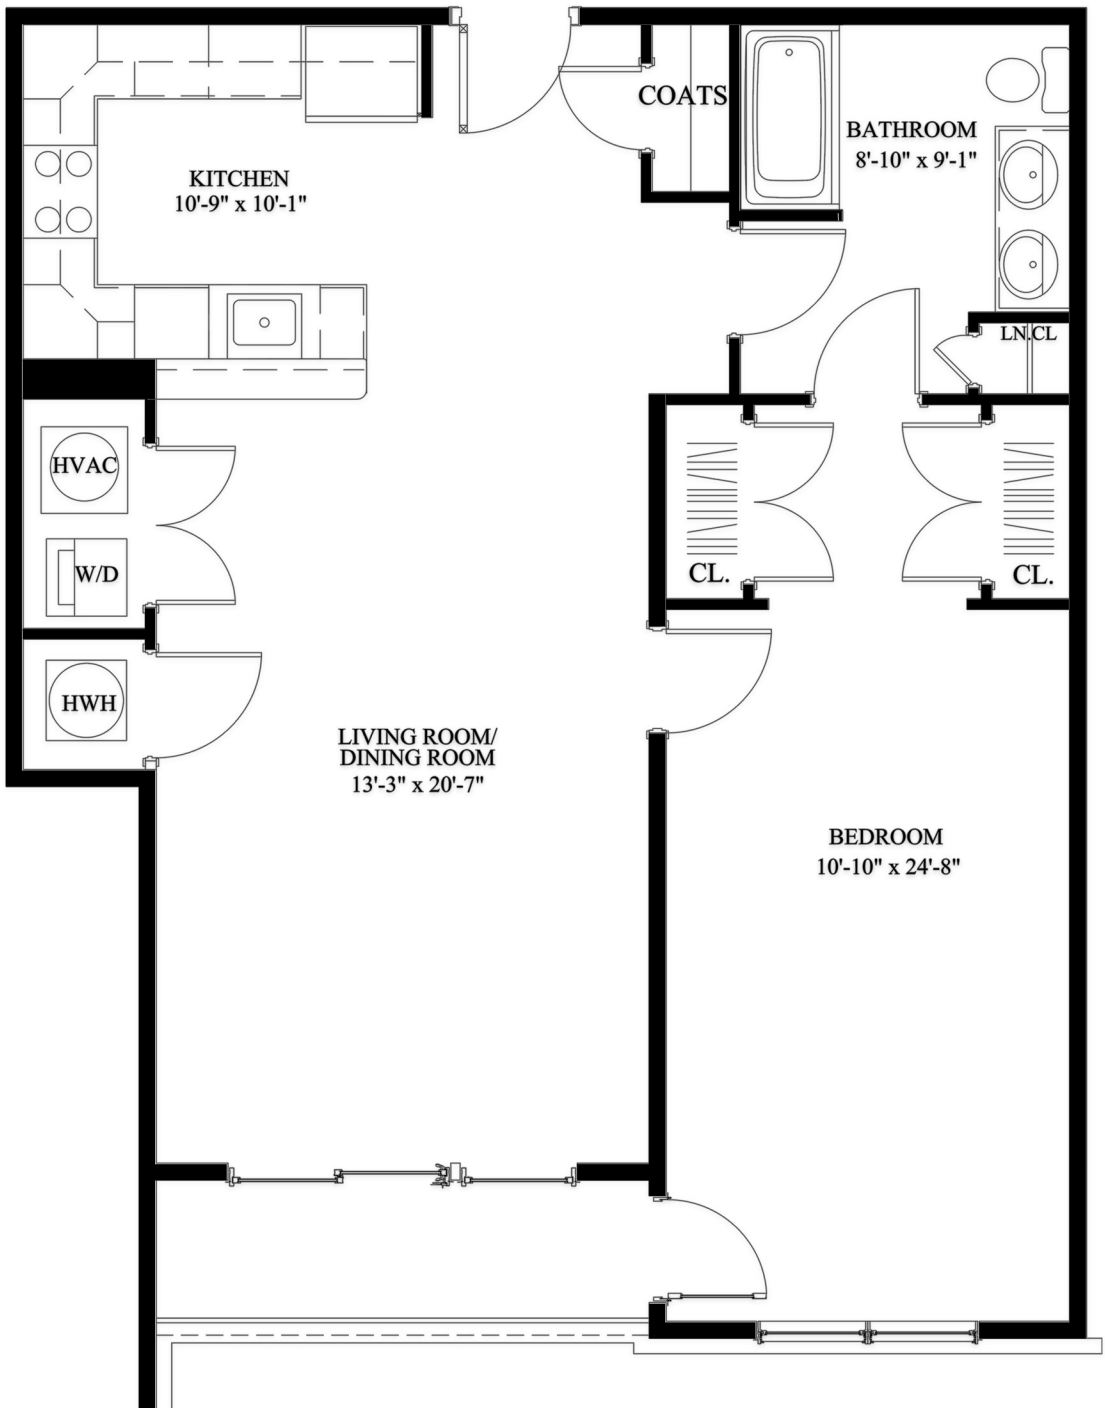

*UNIT G: 1 BEDROOM / 1 BATHROOM  
916 SF*

*\*Floor plans are for illustrative purposes only. All dimensions are approximate.*

*70 Oak Street Rochelle Park, NJ 07662*

**UNIT G: 1 BEDROOM / 1 BATHROOM**  
**916 SF**

*\*Floor plans are for illustrative purposes only. All dimensions are approximate.*