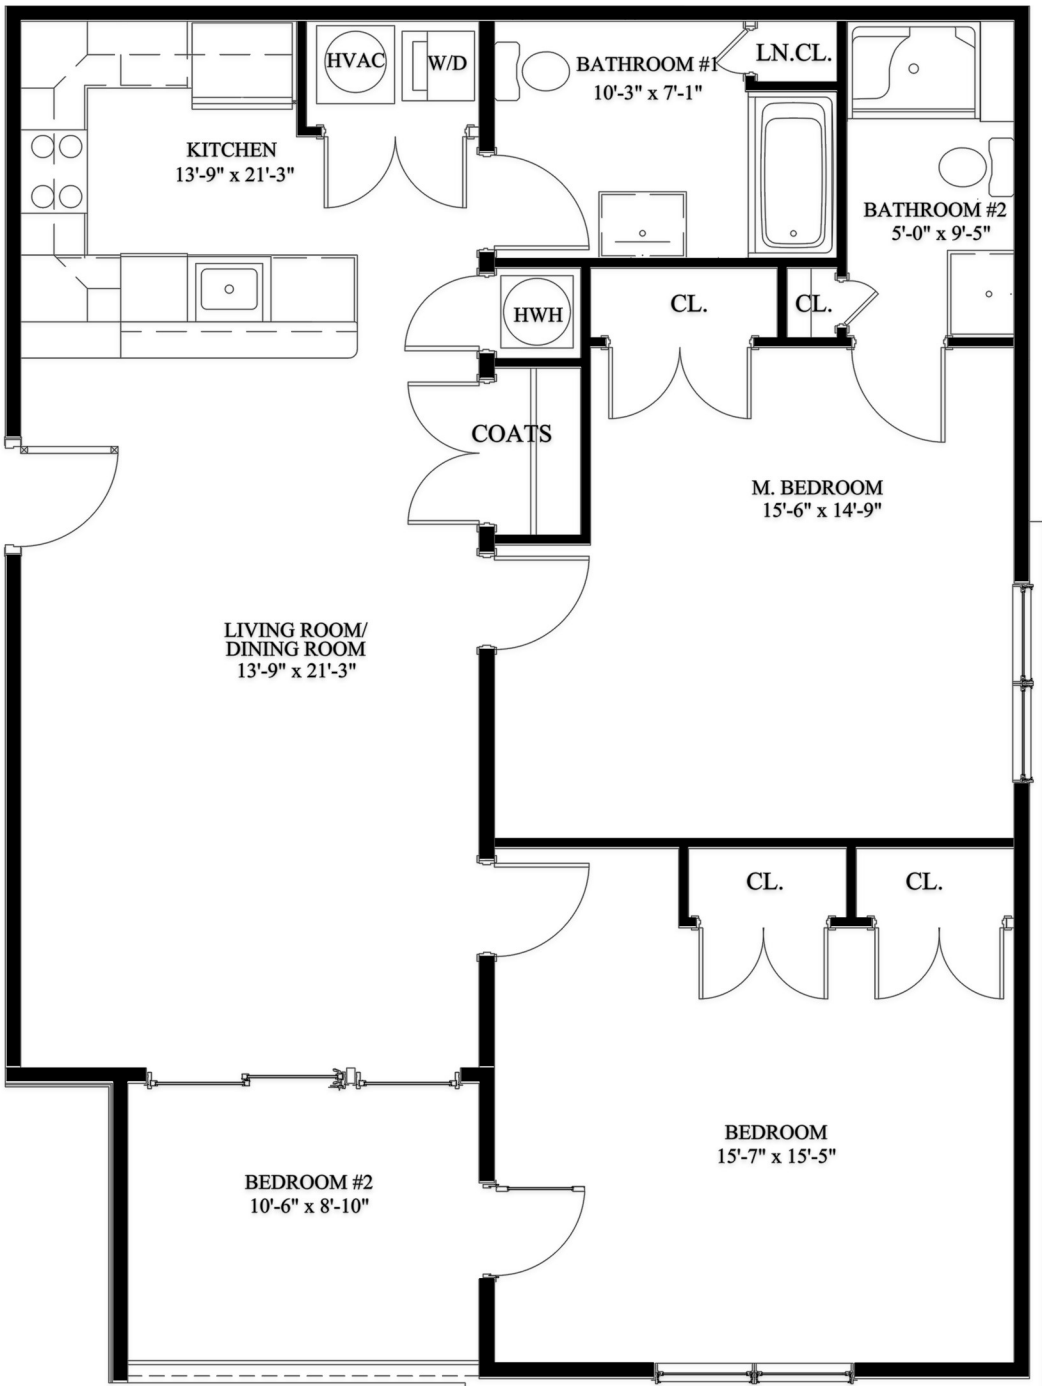

*UNIT F: 2 BEDROOMS / 2 BATHROOMS  
1118 SF*

*\*Floor plans are for illustrative purposes only. All dimensions are approximate.*

*70 Oak Street Rochelle Park, NJ 07662*

*UNIT F: 2 BEDROOMS / 2 BATHROOMS  
1118 SF*

\*Floor plans are for illustrative purposes only. All dimensions are approximate.

*70 Oak Street Rochelle Park, NJ 07662*