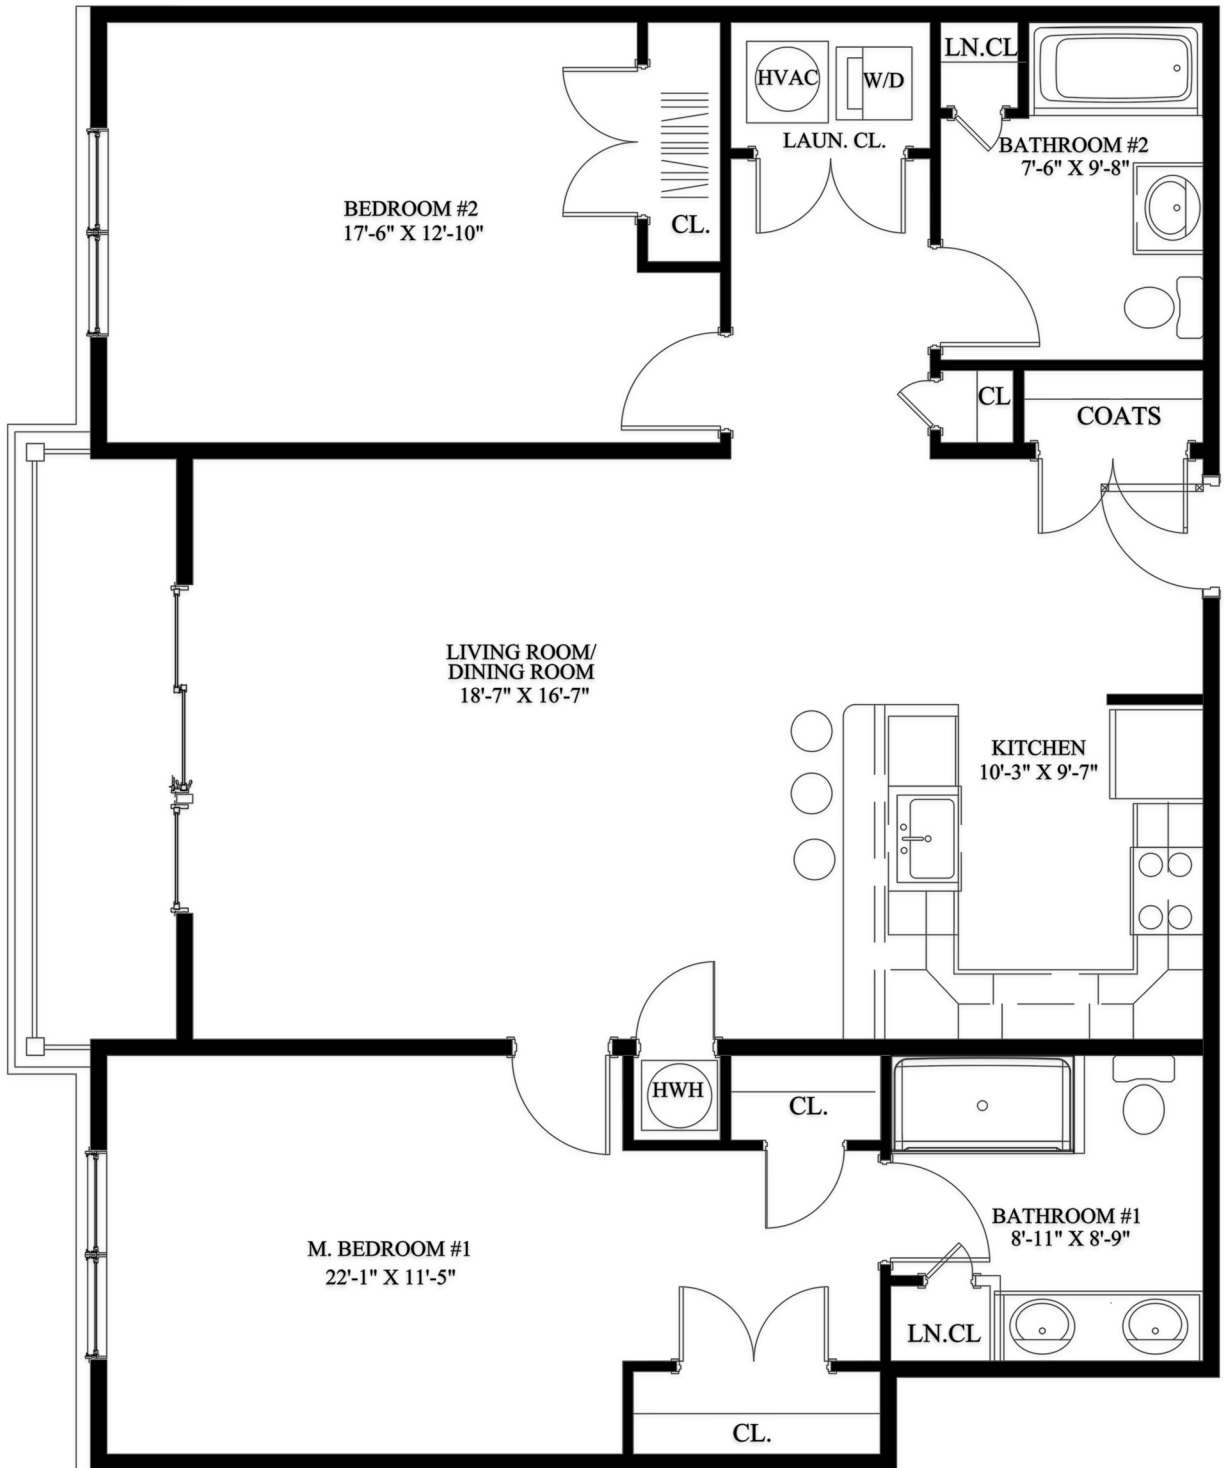

*UNIT D1: 2 BEDROOMS / 2 BATHROOMS
1292 SF*

**Floor plans are for illustrative purposes only. All dimensions are approximate.*

70 Oak Street Rochelle Park, NJ 07662

UNIT D1: 2 BEDROOMS / 2 BATHROOMS
1292 SF

*Floor plans are for illustrative purposes only. All dimensions are approximate.

70 Oak Street Rochelle Park, NJ 07662