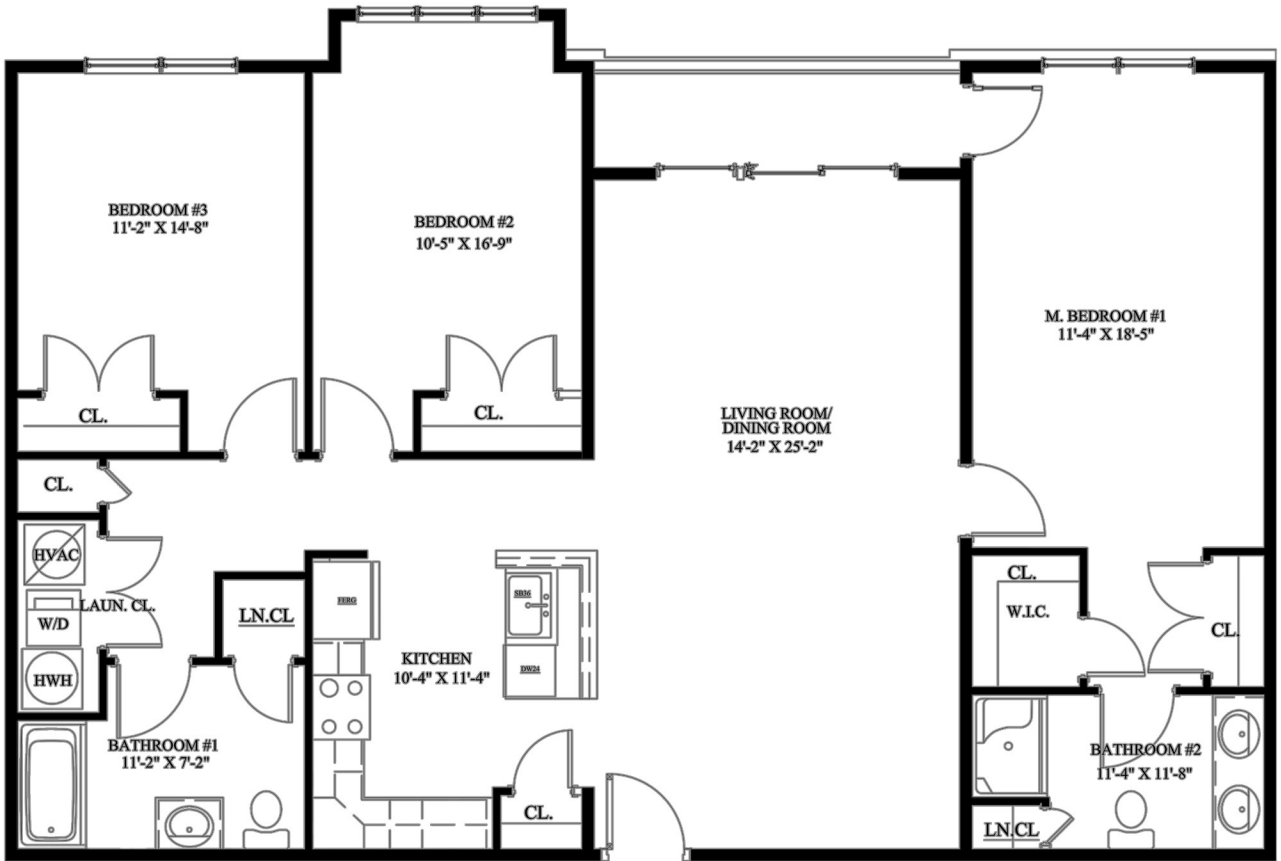

UNIT B1: 3 BEDROOM / 2 BATHROOMS
1474 SF

**Floor plans are for illustrative purposes only. All dimensions are approximate.*

70 Oak Street Rochelle Park, NJ 07662

UNIT B1: 3 BEDROOM / 2 BATHROOMS
1474 SF

**Floor plans are for illustrative purposes only. All dimensions are approximate.*